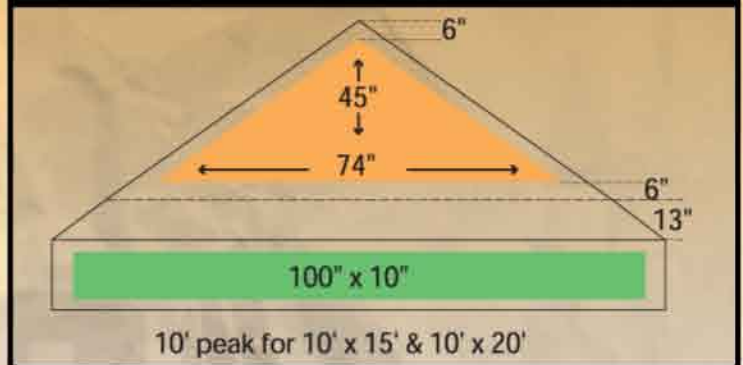

PRICING BASES ON EZ-UP ECLIPSE II FRAME. STANDARD TURN TIME IS 12-15 BUSINESS DAYS AFTER FINAL PROOF APPROVAL AND 75% DEPOSIT.

TENT PRICING

FULL BLEED / FULL COLOR DIGITALLY PRINTED CANOPY

10x10 EzUp Tent	$2399
10x15 EzUp Tent	$2815
10x20 EzUp Tent	$3150

SILKSCREENED CANOPY

10x10 EzUp Tent *1 COLOR PEAK, 1 COLOR VALANCE (ALL 4 SIDES)	$1699
10x10 EZ Up tent *1 COLOR PEAK, 1 COLOR VALANCE (1 SIDE ONLY)	$1500
10x10 EZ Up tent *2 COLOR PEAK, 2 COLOR VALANCE (1 SIDE ONLY)	$1975

ADDITIONAL OPTIONS

Blank Sidewalls	10' x 10'	$199 ea.
Full Color Sidewalls	10' x 10'	$799 ea.
Blank Rail Skirts	Includes Frame	$195 ea.
Full Color Rail Skirts	Includes Frame	$475 ea.
Full Color Sky Banner	10' x 3' Includes Rigging	$575 ea.
Full Color Sky Flags	11' *BLADE OR TEARDROP (QUANTITY OF 2-4)	$425 ea.
Shelter Mount for Sky Flags		$25 ea.

ART REQUIREMENTS

- Please send artwork as **Illustrator CS2 EPS Files**.
- If artwork must be sent as a **jpeg or Photo shop File**, please flatten image and send 1/3 finished size at 300dpi.

TENT DIMENSIONS